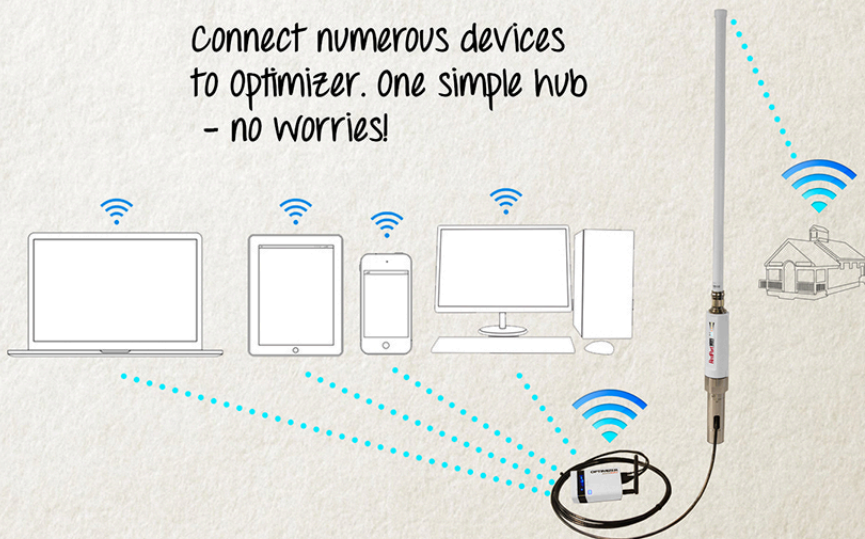

## The RedPort Halo System

The RedPort Halo System includes:

- Long-Range WiFi Extender
- Stainless steel mount
- RedPort Optimizer WiFi Hotspot
- Optional compression/acceleration apps

## Specs

- Up to 7 mile range in perfect conditions
- 12V
- 2.4 GHz 9 dBi 18" Outdoor Antenna
- Ethernet cable for inexpensive, long runs
- Supports 802.11 b/g/n (2.4 GHz)

Connect numerous devices  
to optimizer. One simple hub  
- no worries!